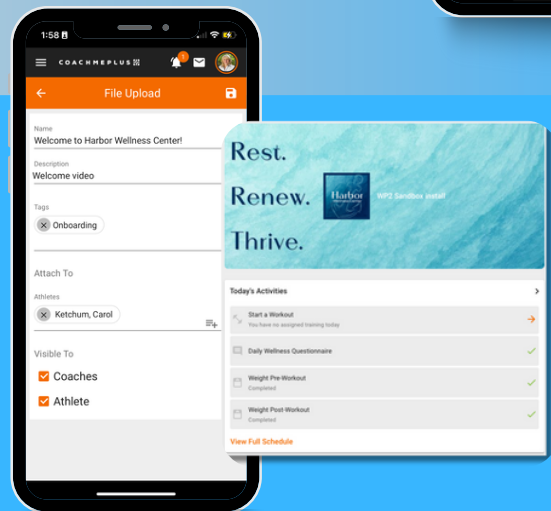

Elevate Every Client's Journey Beyond the Treatment Room

Transform short-term results into lifelong wellness with our customizable digital platform for Holistic Health and Wellness Providers.

Boost retention, revenue, and client outcomes with daily engagement tools, wearable integration, and science-backed wellness coaching.

Health **iQ** 360

Full Spectrum Holistic Health & Fitness

Powered by CoachMePlus

Demo:

Turn Quick Results into Lifelong Wellness

Combine GLP-1 support with daily habit tracking, coaching, and data visualization, powered by CoachMePlus technology.

Boost Retention With a Branded Wellness Platform

Offer white-label coaching, progress dashboards, and wearable integration that keep clients engaged far beyond their treatment.

Build a Competitive Edge in Client Care