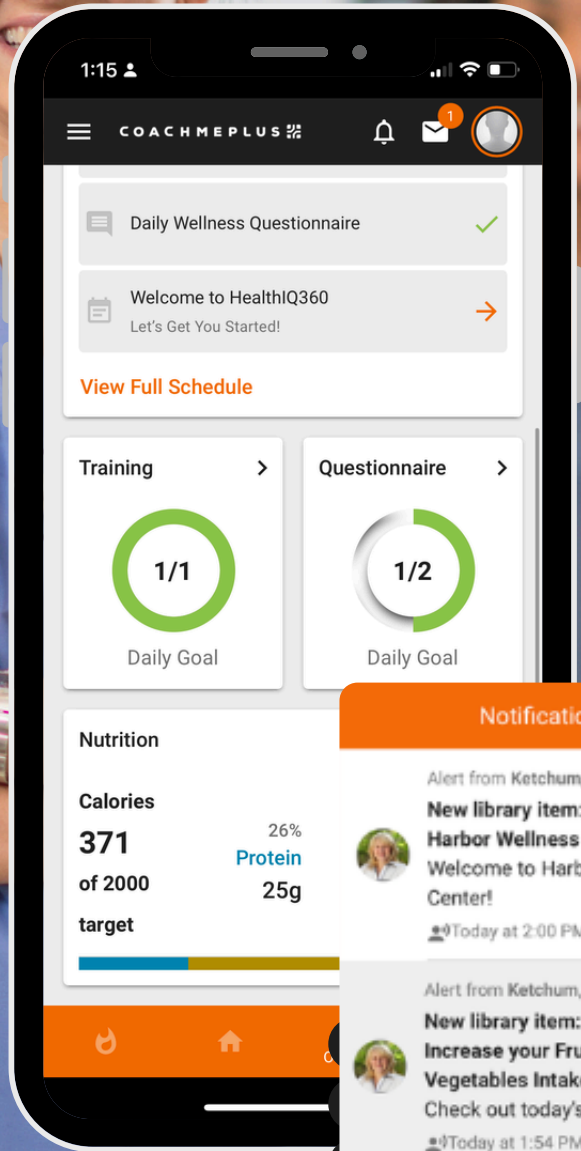

Elevate Every Client's Journey Beyond the Treatment Room

Transform short-term results into lifelong wellness with our customizable digital platform for Holistic Health and Wellness Providers.

Boost retention, revenue, and client outcomes with daily engagement tools, wearable integration, and science-backed wellness coaching.

Health **iQ** 360

Full Spectrum Holistic Health & Fitness

Powered by CoachMePlus

Demo:

Turn Quick Results into Lifelong Wellness

Combine GLP-1 support with daily habit tracking, coaching, and data visualization, powered by CoachMePlus technology.

Boost Retention With a Branded Wellness Platform

Offer white-label coaching, progress dashboards, and wearable integration that keep clients engaged far beyond their treatment.

Build a Competitive Edge in Client Care