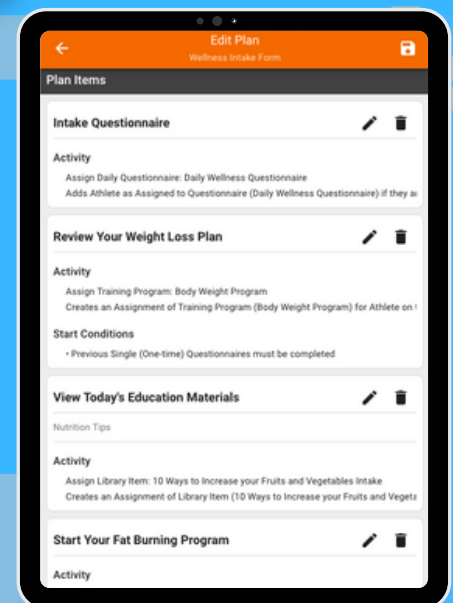

Health **iQ** 360

Full Spectrum Holistic Health & Fitness

Powered by CoachMePlus